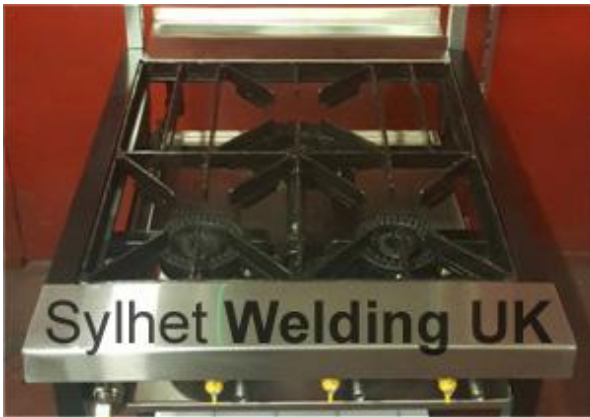

# Mild Steel 3 Burner Cooker with Bottom Shelf and Spice Shelf

MS2M1LBSGT

Top	Grill or Solid
Oven	None
Length	670mm / 26"
Depth	890mm / 35"
Height	890mm / 35"
Natural Gas	21.6 KW
LPG	21.6 KW
BSi Approved	CE0086